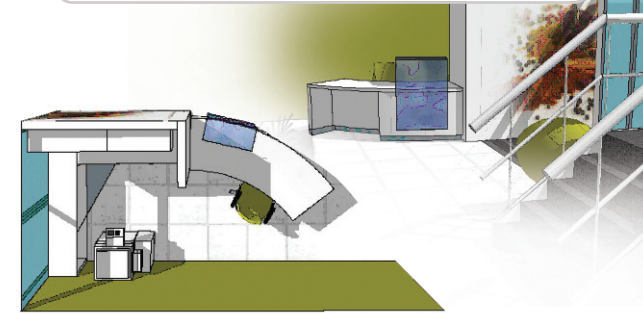

Dealer: **Accent Office Interiors**

Business Area: **Commercial/Office**

Looking at this beautifully, clean, light contemporary reception area, it is hard to believe that just a few weeks previously it was awash with dark stained softwood, plum velour seating and exposed brick walls. The strength of all good designers is to be able to see not what is before them, but the potential that that space holds, and when **Accent Office Interior's** team began work on this project, they already had a very clear vision for this interior in mind.

Naturally a key feature of any reception area, the reception desk must offer functionality and also sympathetic aesthetics that ideally blend with the designer's interior scheme. A role this **evolution® classic BZ-DDAR** performs perfectly. *"We knew Clarke Rendall produced some very clean, modern looking reception desks, which were ideal for the designer feel we wanted to create"* commented the Accent design team. *"The blue acrylic upstand sits perfectly in this kind of contemporary environment"*.

Reception Desk
evolution® classic **BZ-DDAR** in white laminate with blue etch effect acrylic privacy screen

Integral blue led plinth lighting adds to the sophistication

Crisp, minimal design and modern materials ensure that the **evolution® classic Z** can blend beautifully into a light and contemporary environment